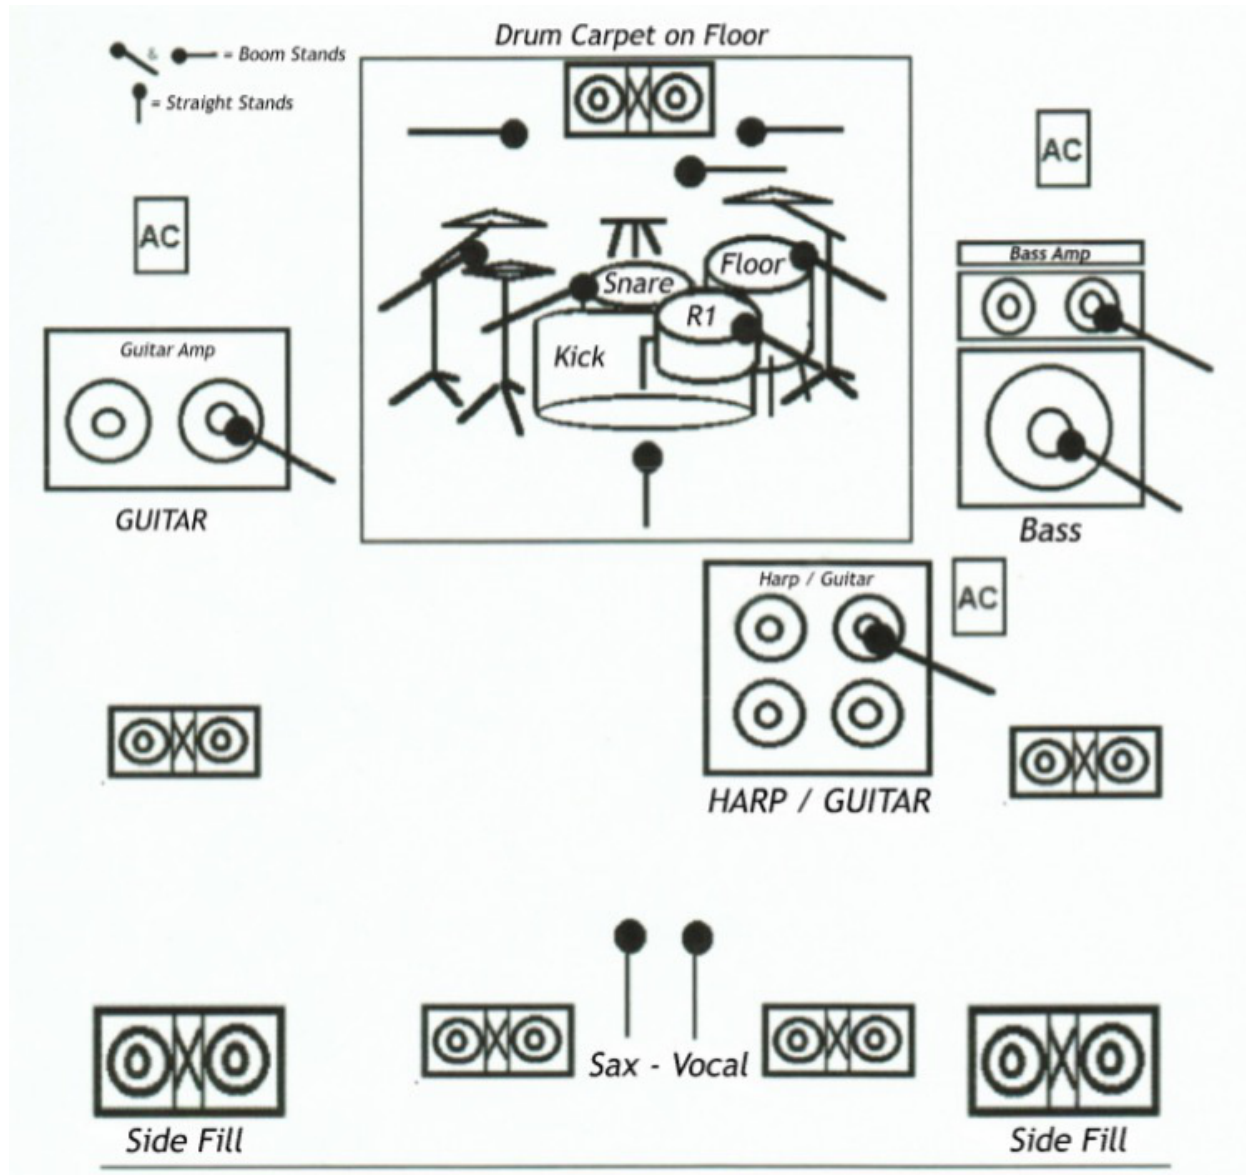

## Stage Plot and Instrument Input Chart

1. Kick	Beyer 88	8. Bass Hi	SM58
2. Snare	SM57	9. Bass Low	SM58
3. Hi Hat	AKG451	10. Guitar	SM58
4. Rack 1	Sennheiser421	11. Harp/Guitar	SM58
5. Floor	Sennheiser421	12. Sax	SM57
6. SL - OH	AKG451	13. Drum Vocal	SM58
7. SR - OH	AKG451	14. Ruffo Vocal	SM58